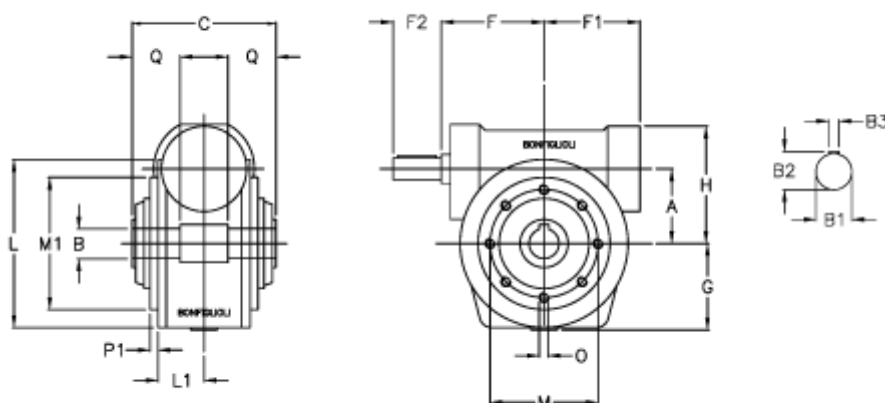

Article number: 3901049028700

Description: Worm gear with solid input shaft  
VF 49P-28-HS

## Measures

a	= 49.5	F1 = 63	O = M6x8
B	= 25	F2 = 40	P1 = 2.5
B1	= 16	g = 56	Q = 22.5
B2	= 18.0	H = 80	
B3	= 5	L = 107.5	
C	= 82	L1 = 36.8	
Description	= VF 49P-xx-HS	m = 94	
F	= 65.0	M1 = 68	